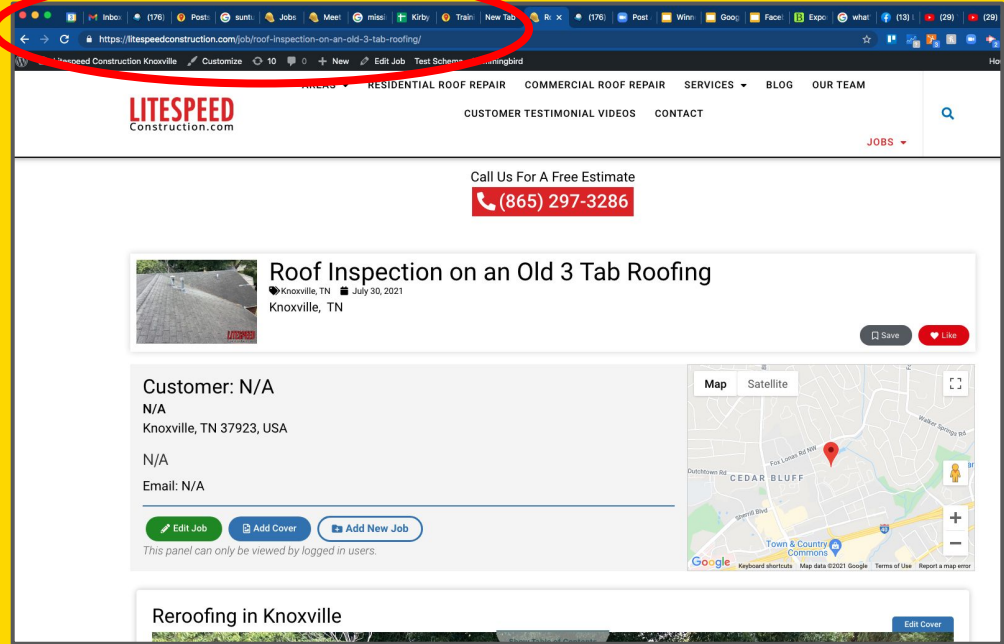

Use Lead Symphony Link To Share Your Job Story Directly Or Through Social Media

1. When you create a Job Story, it gets a unique web address called a URL.
2. Copy this URL and paste it into Facebook's "create post" box to get the details automatically included with a link.
3. Email this URL to the customer, insurance agent, or any other relevant VIPs.