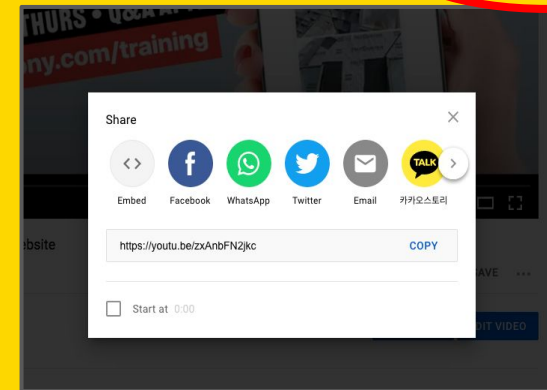

Use Youtube Video Link To Publish or Share A Youtube Video

1. After video is published to Youtube, find the shareable link.
2. In a Lead Symphony Job Story, click add media.
3. Select "Insert from URL" and paste in the shareable link. Video will now appear in your Job Story.