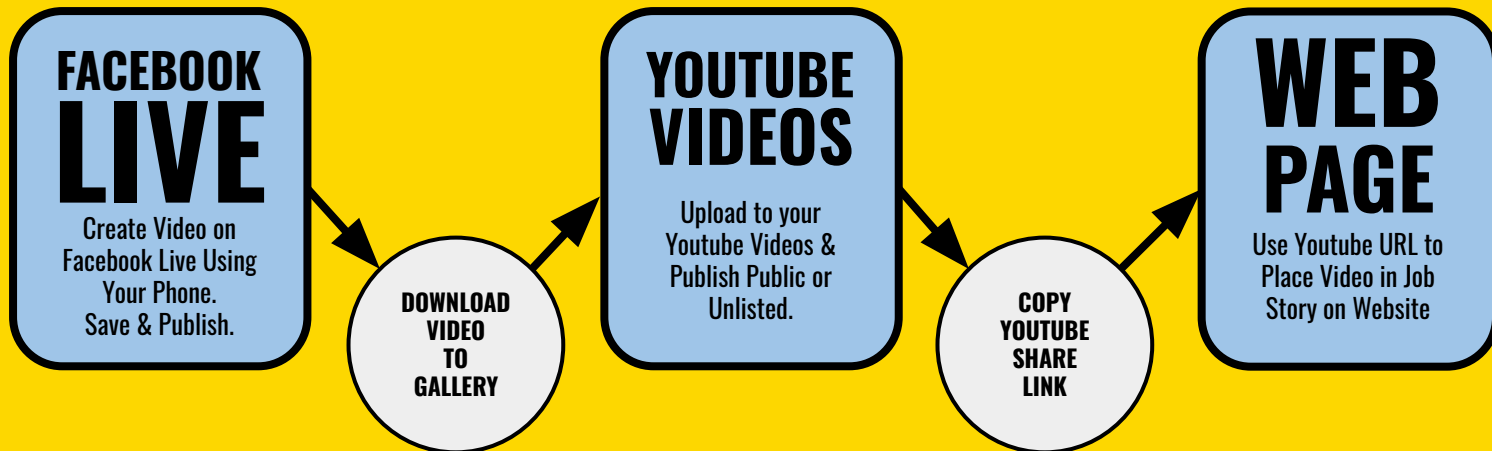

LEAD SYMPHONY

because content is King.

GUIDE TO YOUTUBE FOR CONTRACTORS

Learn To Use Youtube For Maximum SEO Results & Make Your Deals Easier To Close. Included: How To Onboard Your Team.

LEAD SYMPHONY

because content is King.

FACEBOOK LIVE TO YOUTUBE

Use for final inspections, not for initial inspections.

LEAD SYMPHONY

because content is King.

YOUTUBE: QUICKEST CONTENT TO LEVERAGE

Use Youtube immediately to close more deals.

**LOG IN TO
YOUTUBE**