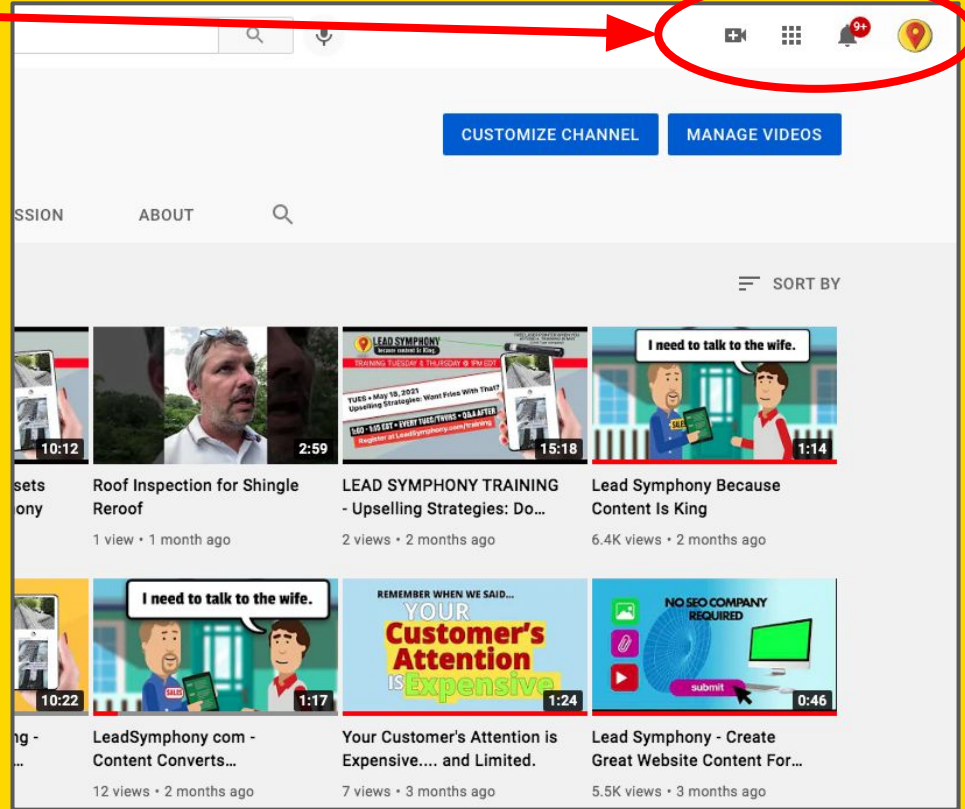

Upload To Youtube

1. Use your phone.
2. Go to Youtube.com.
3. Make sure you're on your company Youtube account.
4. Upload the video.

Publish as Public or Unlisted. Public is Better. Use Keywords & Location Info in Video Title & Description. Typically, use “video is not made for kids.”