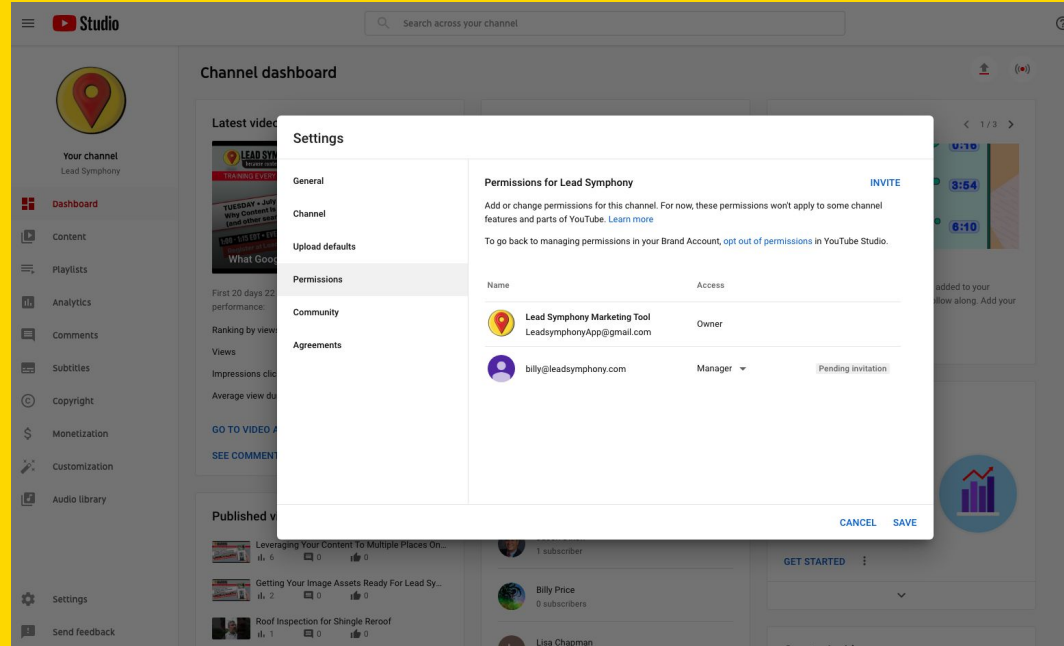

Shoot Youtube Videos For Every Inspection

1. You're probably shooting video anyway.
2. Upload it to your company youtube with less than 1 minute of time investment.